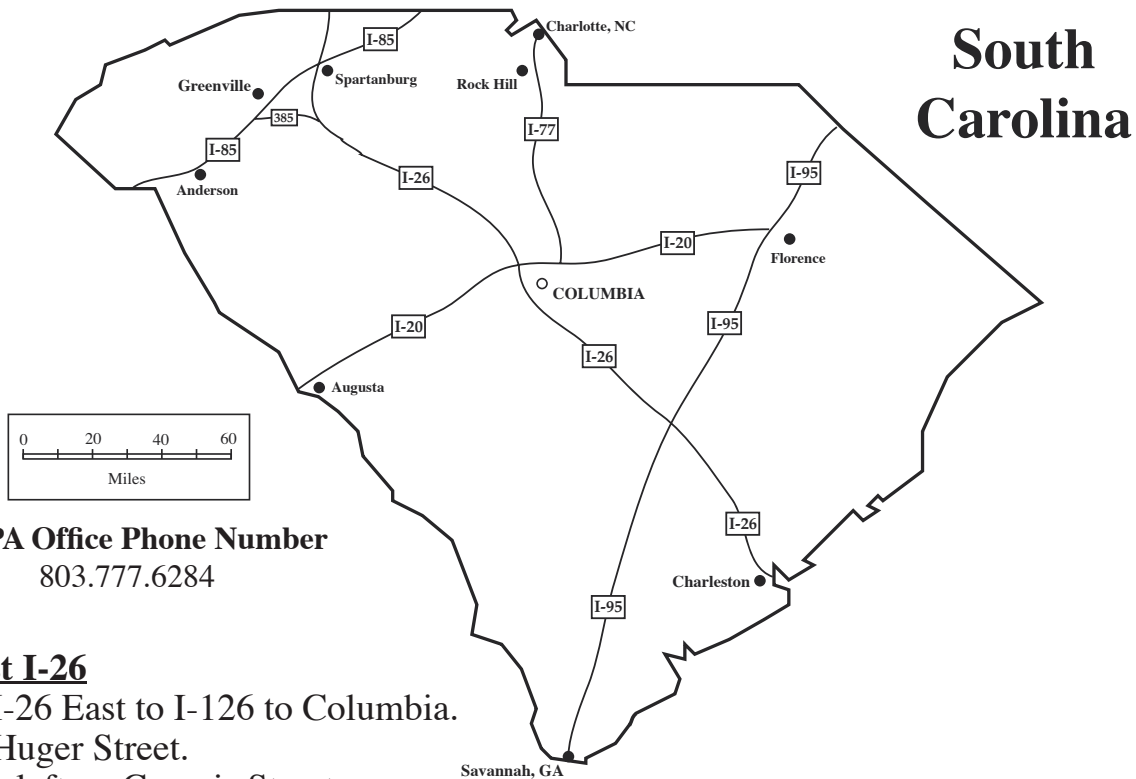

# Directions to USC School of Journalism (Coliseum)

**SCSPA Office Phone Number**  
803.777.6284

## **From East I-26**

- Take I-26 East to I-126 to Columbia.
- Take Huger Street.
- Take a left on Gervais Street.
- Take a right on Assembly Street.
- Take a right on Blossom Street.
- Take your first right into the Coliseum faculty/staff parking lot.

## **From West I-26**

- From I-26 take I-126 to Columbia.
- Take Huger Street.
- Take a left on Gervais Street.
- Take a right on Assembly Street.
- Take a right on Blossom Street.
- Take your first right into the Coliseum faculty/staff parking lot.

## **From West I-20**

- Take I-26 East to I-126 to Columbia.
- Take Huger Street.
- Take a left on Gervais Street.
- Take a right on Assembly Street.
- Take a right on Blossom Street.
- Take your first right into the Coliseum faculty/staff parking lot.