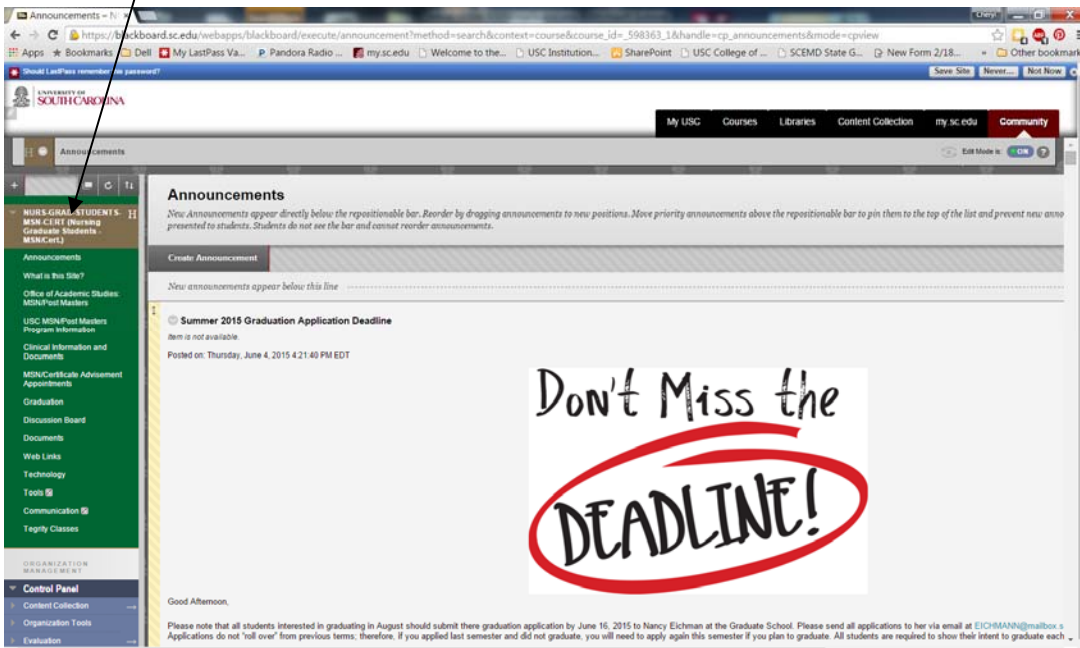

FOR COURSE INFORMATION:

The screenshot shows the Blackboard Community interface for the University of South Carolina. At the top, there is a navigation bar with the following items: My USC, Courses, Libraries, Content Collection, my.sc.edu, and Community. Below the navigation bar, the page is divided into three main sections: