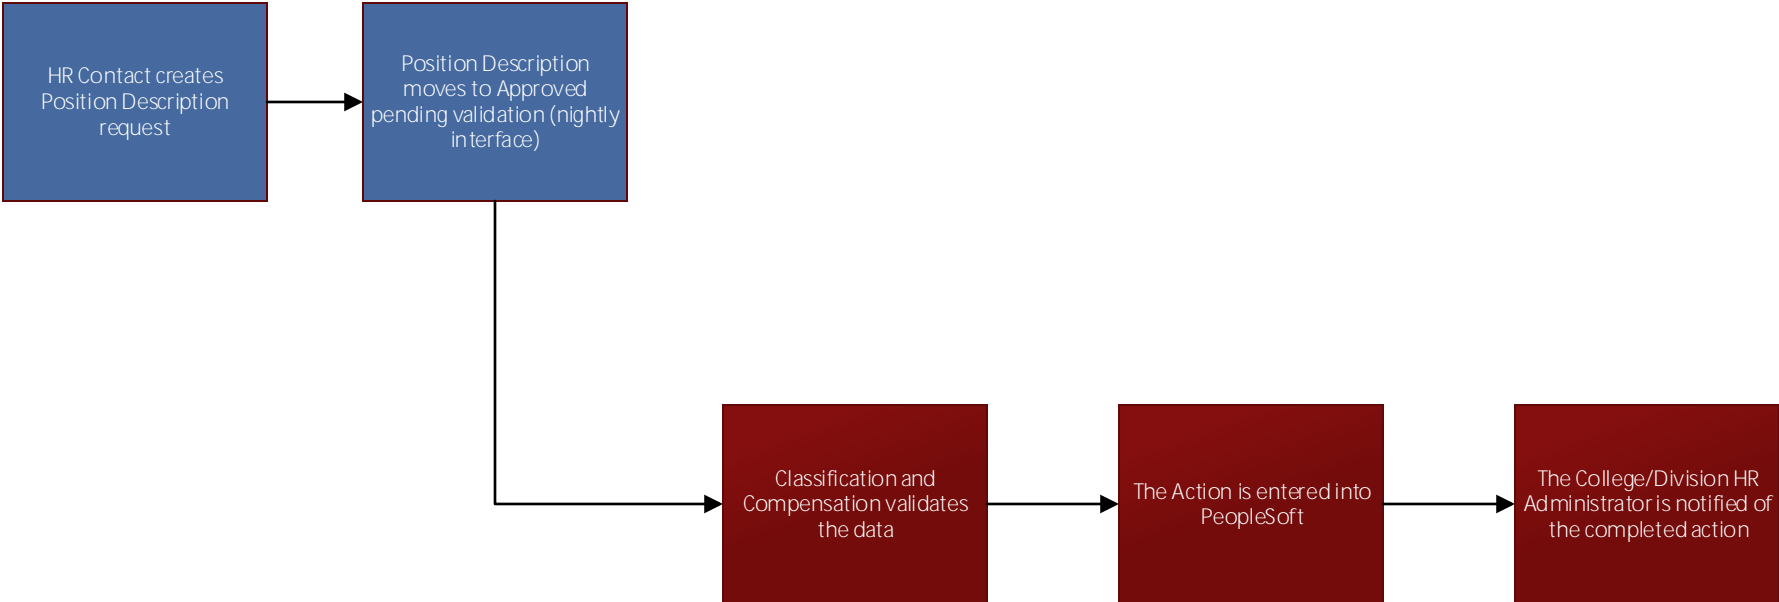

# Hire Process Integrations between PeopleAdmin, IAM, and PeopleSoft

PeopleAdmin = Garnet  
 IAM = Blue  
 PeopleSoft = Green

# Position Description Process Integration between PeopleAdmin and PeopleSoft

PeopleAdmin = Blue  
PeopleSoft = Garnet