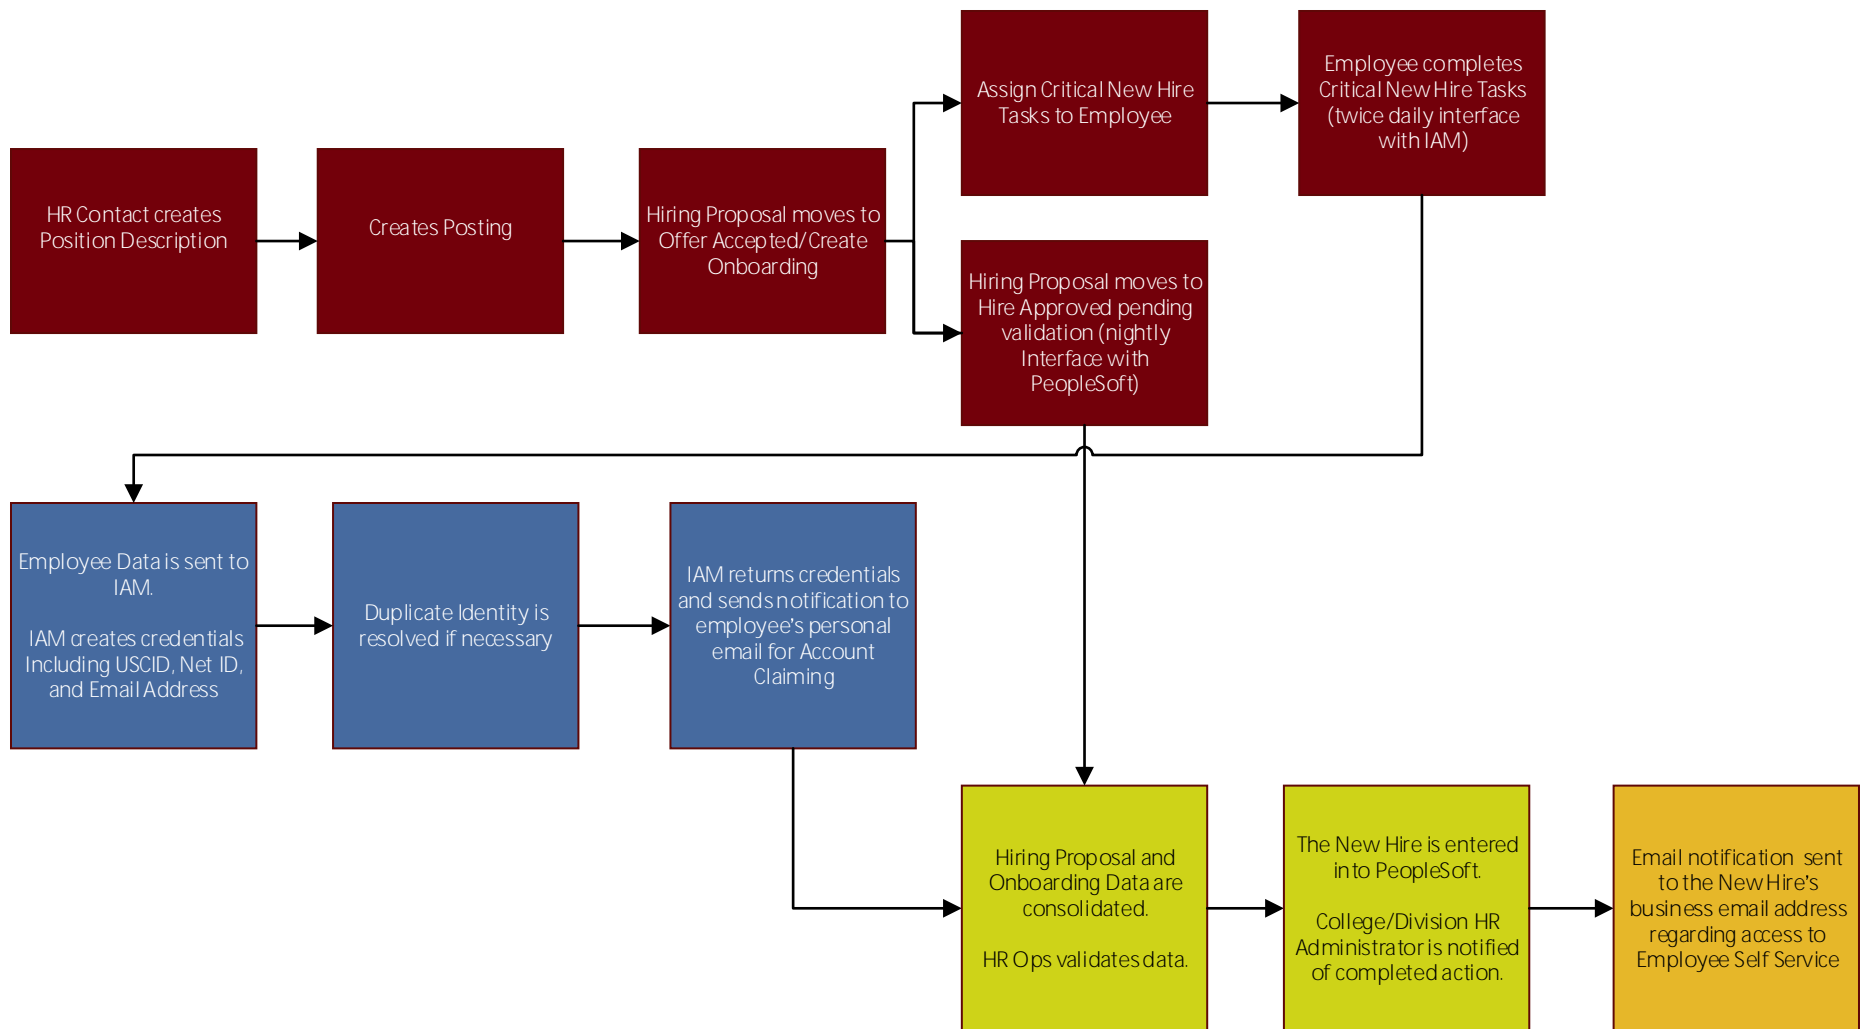

# Hire Process Integrations between PeopleAdmin, IAM, and PeopleSoft

PeopleAdmin = Garnet  
 IAM = Blue  
 PeopleSoft = Green

# Position Description Process Integration between PeopleAdmin and PeopleSoft

PeopleAdmin = Blue  
PeopleSoft = Garnet