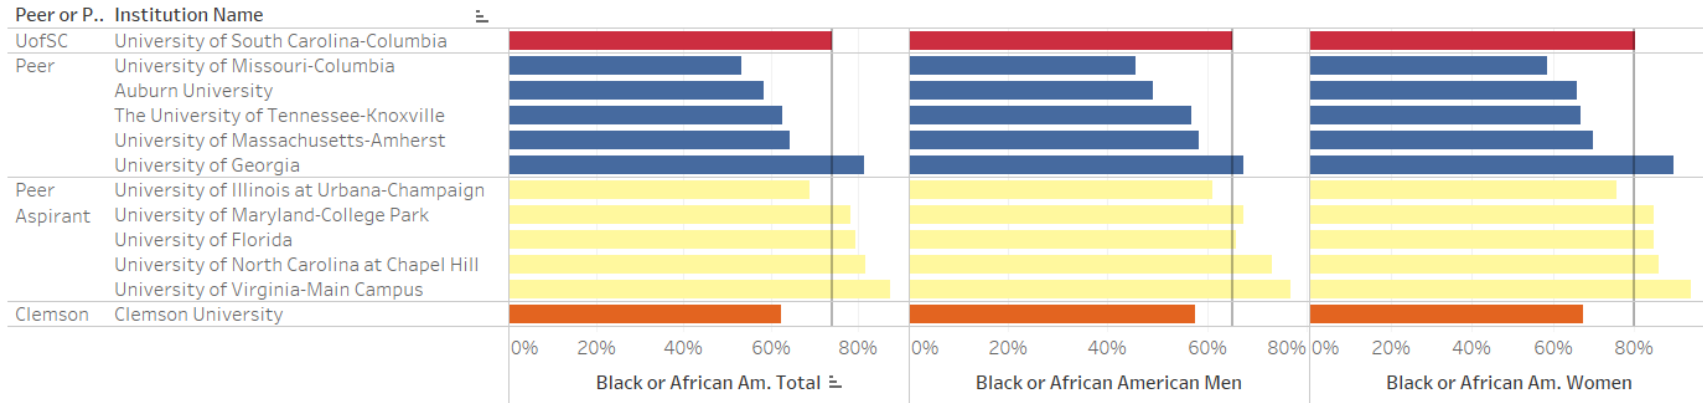

IPEDS Overall 6yr Graduation Rates - Fall
2012 Cohort

IPEDS 6yr Graduation Rates - 2012 Cohort Black or African American

IPEDS 6yr Graduation Rates - 2012 Cohort Hispanic