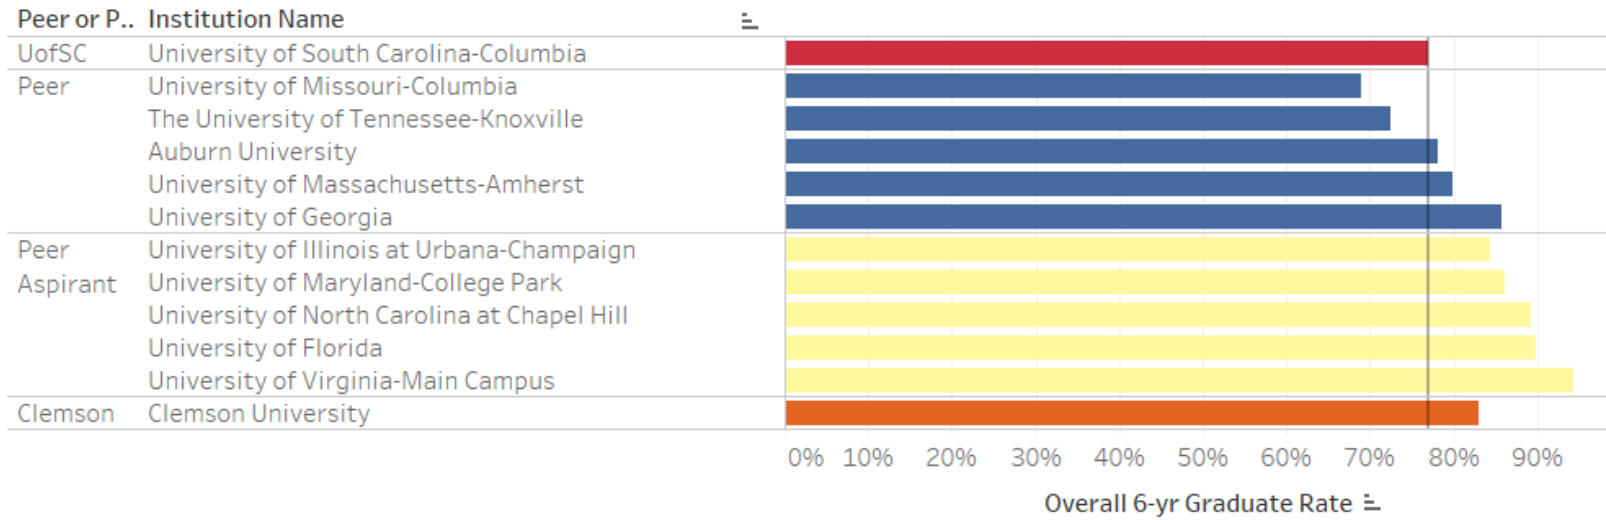

IPEDS Overall 6yr Graduation Rates - Fall
2012 Cohort

IPEDS 6yr Graduation Rates - 2012 Cohort Black or African American

IPEDS 6yr Graduation Rates - 2012 Cohort Hispanic