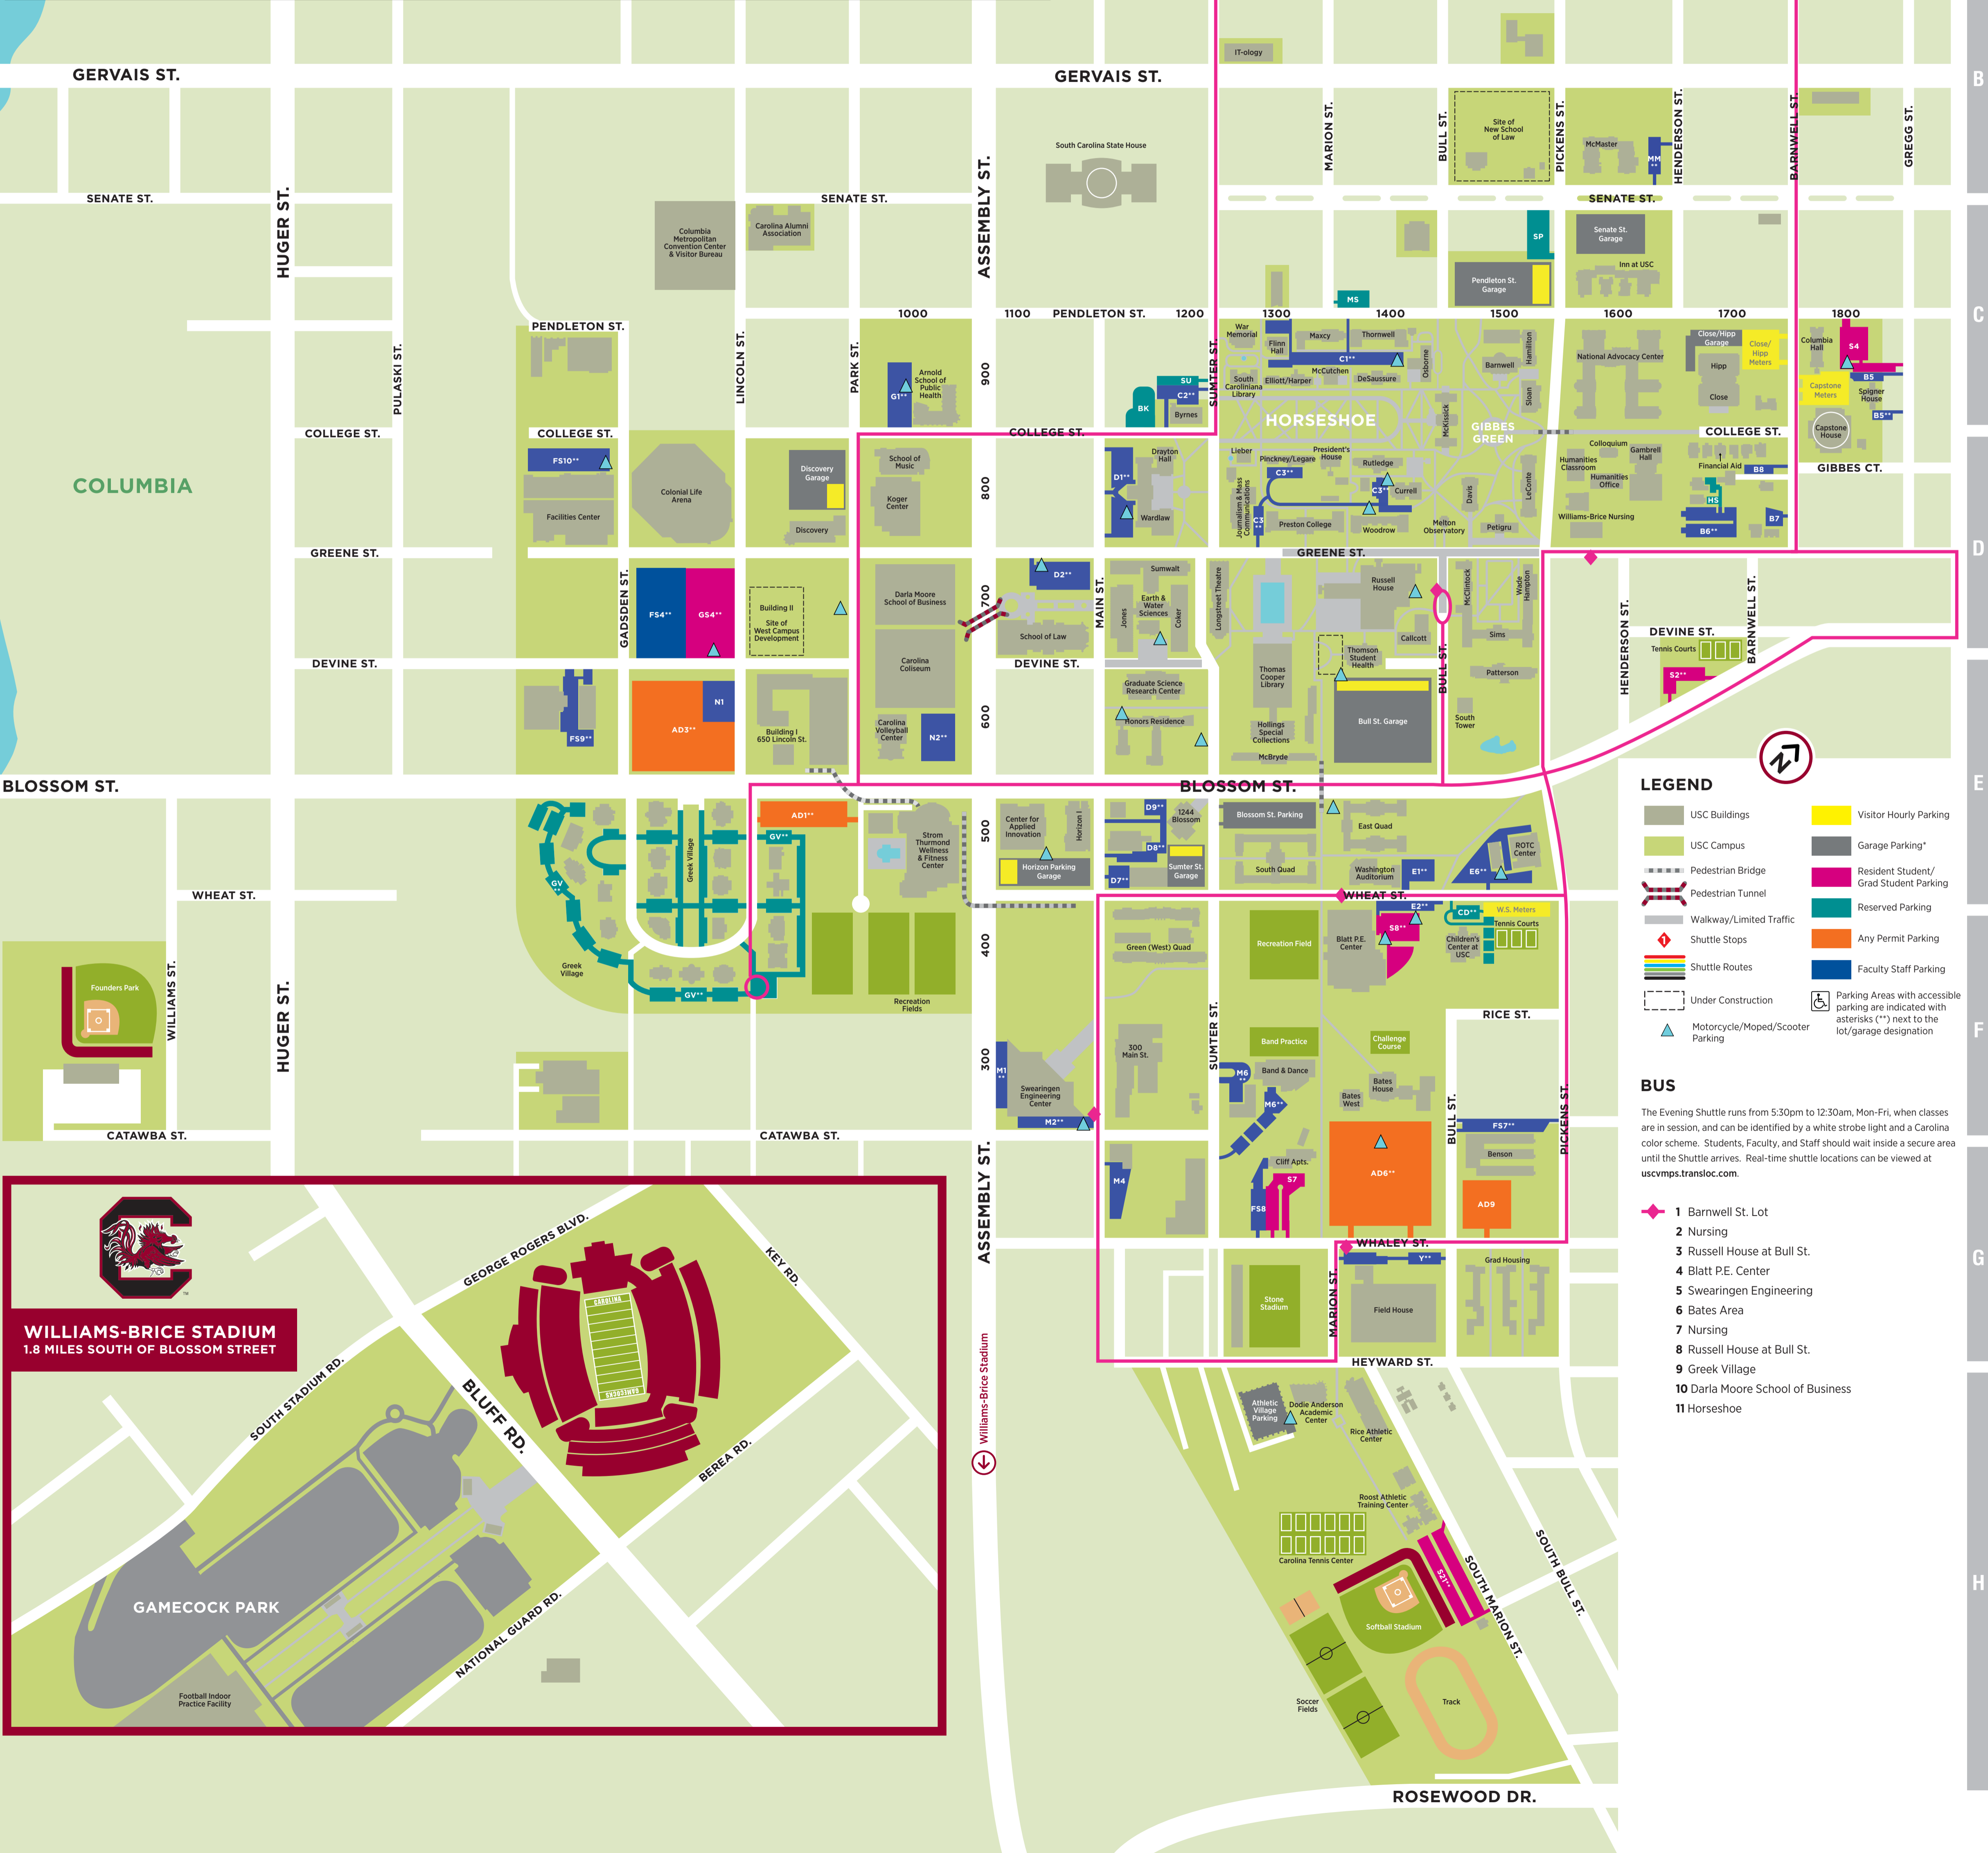

USC VEHICLE MANAGEMENT & PARKING SERVICES - SHUTTLE AND PARKING MAP

Please see the legend and explanation of routes in the bottom right corner of this map

EVENING ROUTES - View real-time shuttle locations at uscvmpts.transloc.com

ALL DAY ROUTES

BIKE RACKS

MORE INFORMATION ON THE CAROLINA SHUTTLE

VMPs HOME

LEGEND

	USC Buildings		Visitor Hourly Parking
	USC Campus		Garage Parking*
	Pedestrian Bridge		Resident Student/Grad Student Parking
	Pedestrian Tunnel		Reserved Parking
	Walkway/Limited Traffic		Any Permit Parking
	Shuttle Stops		Faculty Staff Parking
	Shuttle Routes		Parking Areas with accessible parking are indicated with asterisks (**) next to the lot/garage designation
	Under Construction		Motorcycle/Moped/Scout Parking

BUS

The Evening Shuttle runs from 5:30pm to 12:30am, Mon-Fri, when classes are in session, and can be identified by a white strobe light and a Carolina color scheme. Students, Faculty, and Staff should wait inside a secure area until the Shuttle arrives. Real-time shuttle locations can be viewed at uscvmpts.transloc.com.

- 1 Barnwell St. Lot
- 2 Nursing
- 3 Russell House at Bull St.
- 4 Blatt P.E. Center
- 5 Swearingin Engineering
- 6 Bates Area
- 7 Nursing
- 8 Russell House at Bull St.
- 9 Greek Village
- 10 Darla Moore School of Business
- 11 Horseshoe

WILLIAMS-BRICE STADIUM
1.8 MILES SOUTH OF BLOSSOM STREET

GAMECOCK PARK

Streets shown: GEORGE ROGERS BLVD., KEY RD., BLUFF RD., BEREA RD., SOUTH STADIUM RD., NATIONAL GUARD RD., SOUTH MARION ST., SOUTH BULL ST., ROSEWOOD DR.