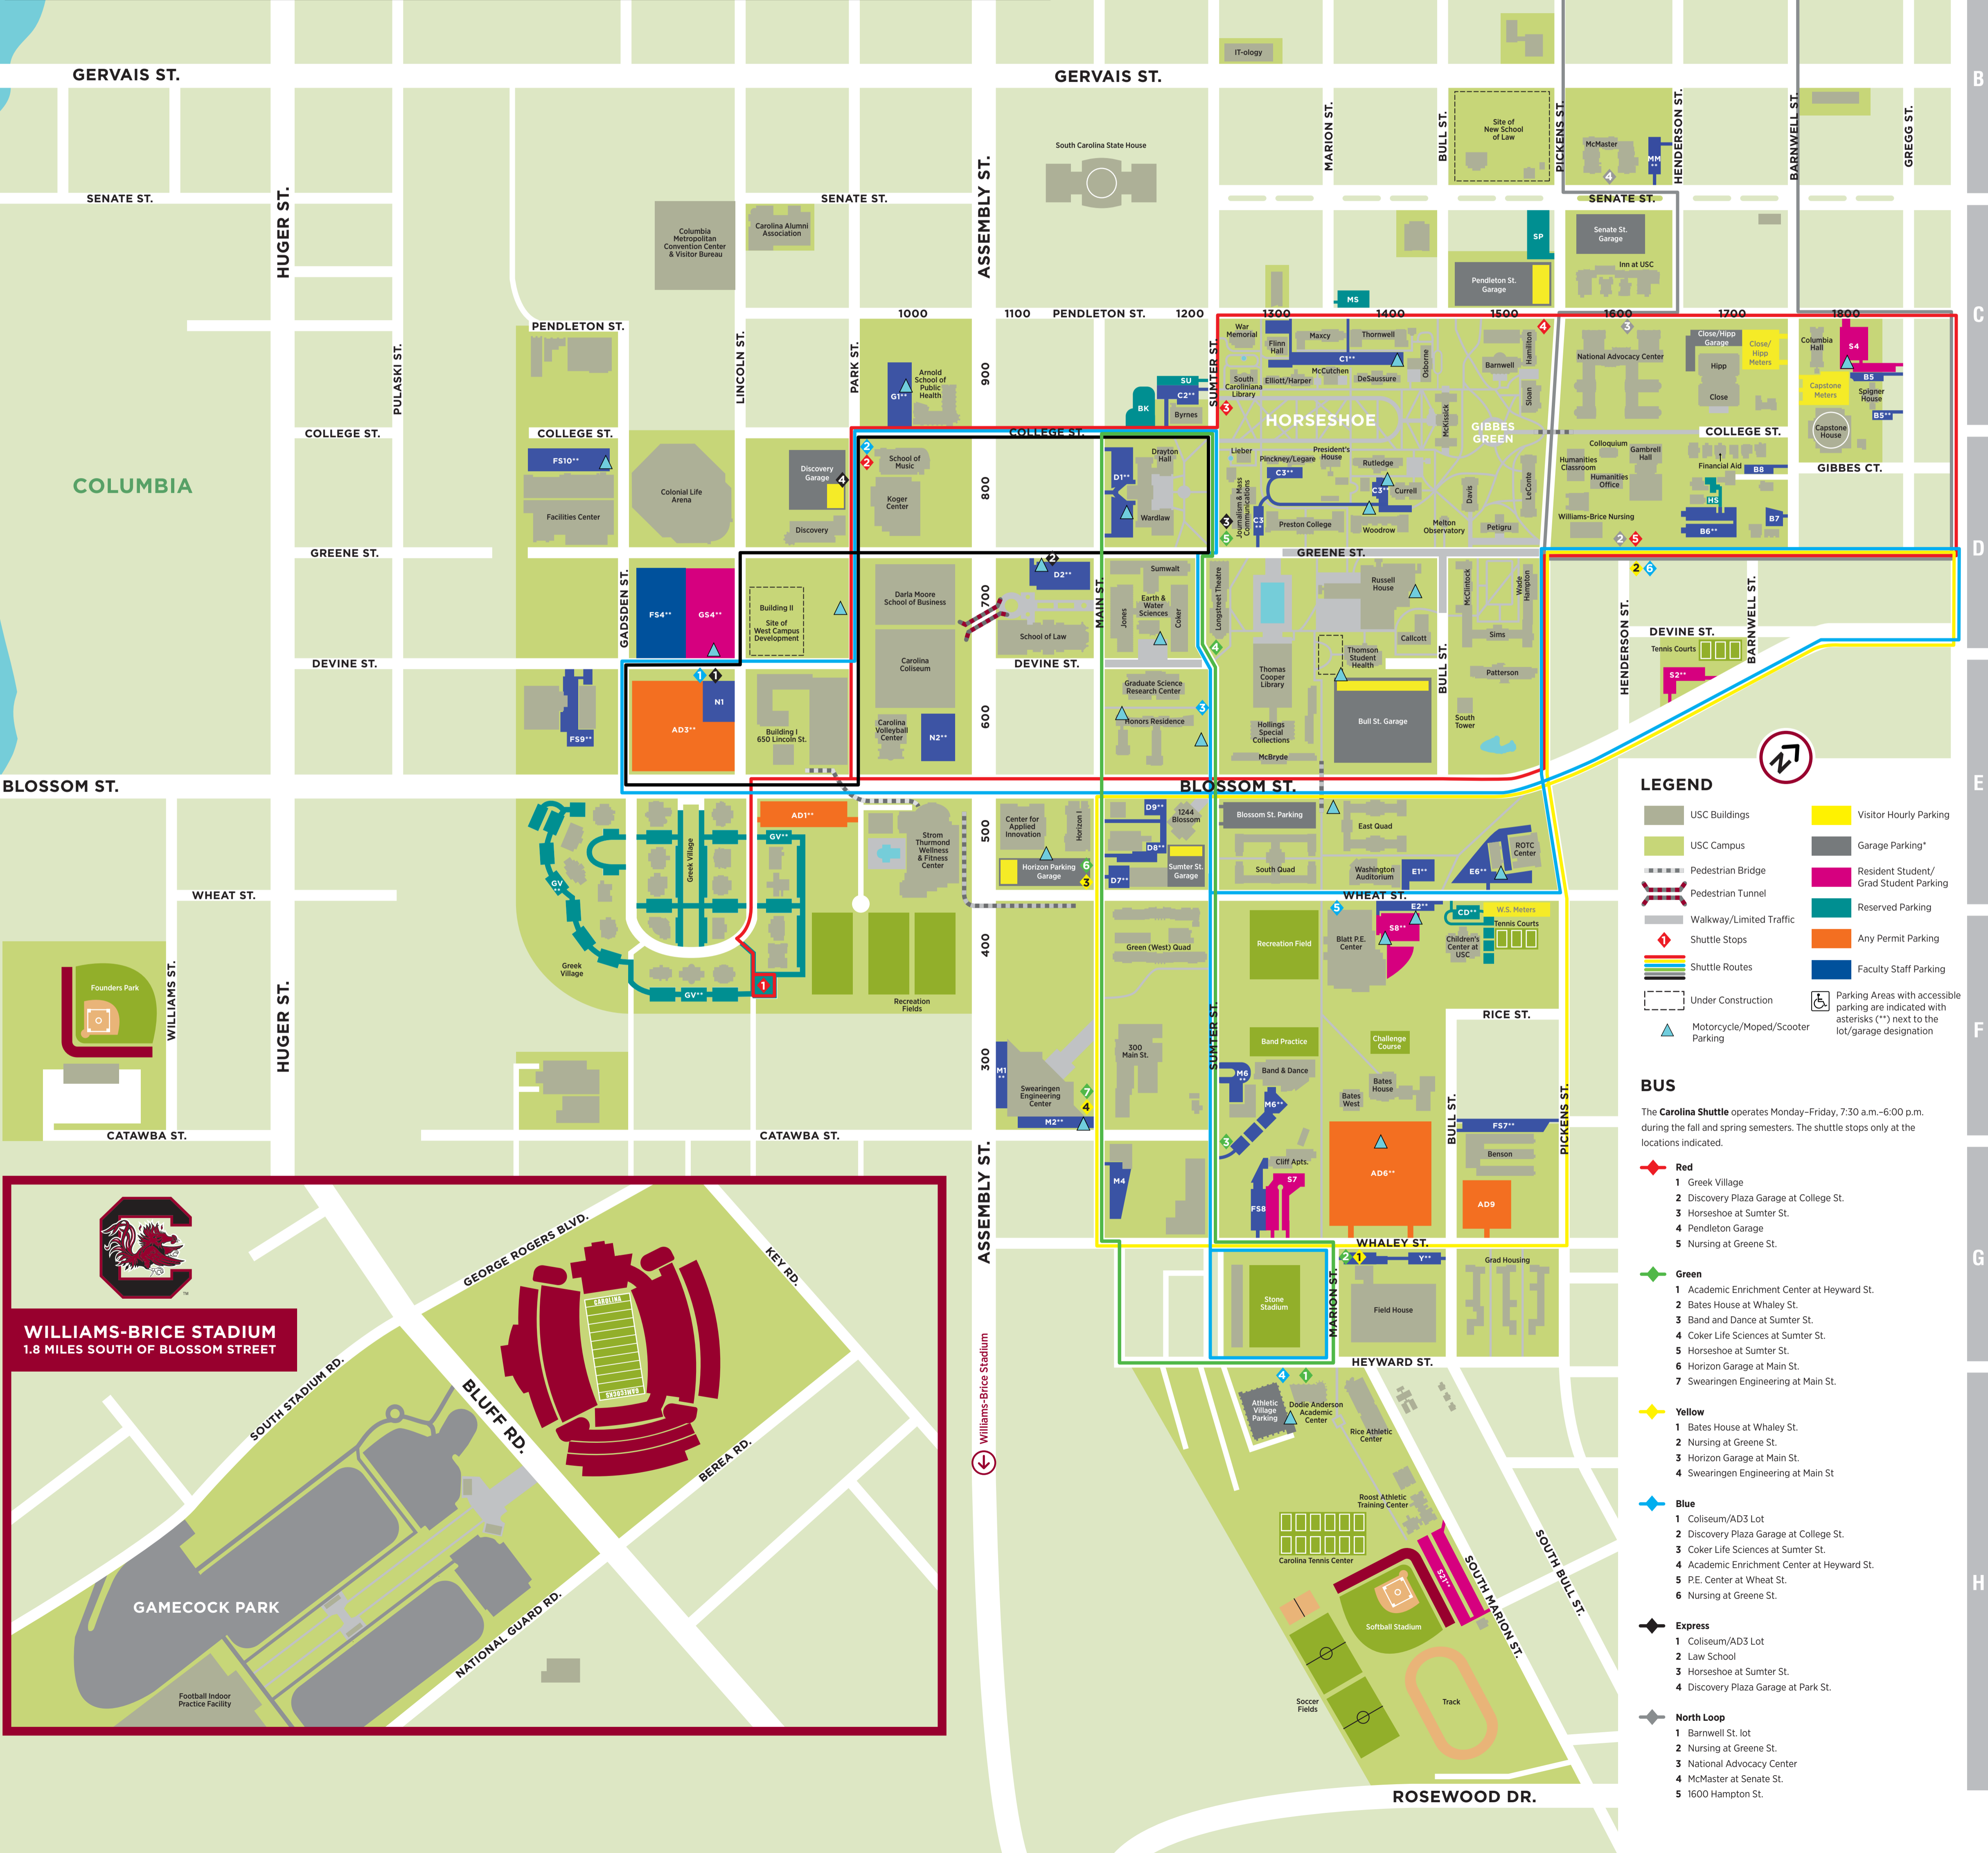

USC VEHICLE MANAGEMENT & PARKING SERVICES - SHUTTLE AND PARKING MAP

Please see the legend and explanation of routes in the bottom right corner of this map

ALL DAY ROUTES - View real-time shuttle locations at uscvmcs.transloc.com

EVENING ROUTES

BIKE RACKS

MORE INFORMATION ON THE CAROLINA SHUTTLE

VMPS HOME

LEGEND

- USC Buildings
- USC Campus
- Pedestrian Bridge
- Pedestrian Tunnel
- Walkway/Limited Traffic
- Shuttle Routes
- Under Construction
- Motorcycle/Moped/Scooter Parking
- Visitor Hourly Parking
- Garage Parking
- Resident Student/Grad Student Parking
- Reserved Parking
- Any Permit Parking
- Faculty Staff Parking
- Parking Areas with accessible parking are indicated with asterisks (**) next to the lot/garage designation

BUS

The Carolina Shuttle operates Monday-Friday, 7:30 a.m.-6:00 p.m. during the fall and spring semesters. The shuttle stops only at the locations indicated.

- Red**
 - 1 Greek Village
 - 2 Discovery Plaza Garage at College St.
 - 3 Horseshoe at Sumter St.
 - 4 Pendleton Garage
 - 5 Swearingin at Greene St.
- Green**
 - 1 Academic Enrichment Center at Heyward St.
 - 2 Bates House at Whaley St.
 - 3 Band and Dance at Sumter St.
 - 4 Coker Life Sciences at Sumter St.
 - 5 Horseshoe at Sumter St.
 - 6 Horizon Garage at Main St.
 - 7 Swearingin Engineering at Main St.
- Yellow**
 - 1 Bates House at Whaley St.
 - 2 Nursing at Greene St.
 - 3 Horizon Garage at Main St.
 - 4 Swearingin Engineering at Main St.
- Blue**
 - 1 Coliseum/ADS Lot
 - 2 Discovery Plaza Garage at College St.
 - 3 Coker Life Sciences at Sumter St.
 - 4 Academic Enrichment Center at Heyward St.
 - 5 P.E. Center at Wheat St.
 - 6 Nursing at Greene St.
- Express**
 - 1 Coliseum/ADS Lot
 - 2 Law School
 - 3 Horseshoe at Sumter St.
 - 4 Discovery Plaza Garage at Park St.
- North Loop**
 - 1 Barnwell St. lot
 - 2 Nursing at Greene St.
 - 3 National Advocacy Center
 - 4 McMaster at Senate St.
 - 5 1600 Hampton St.