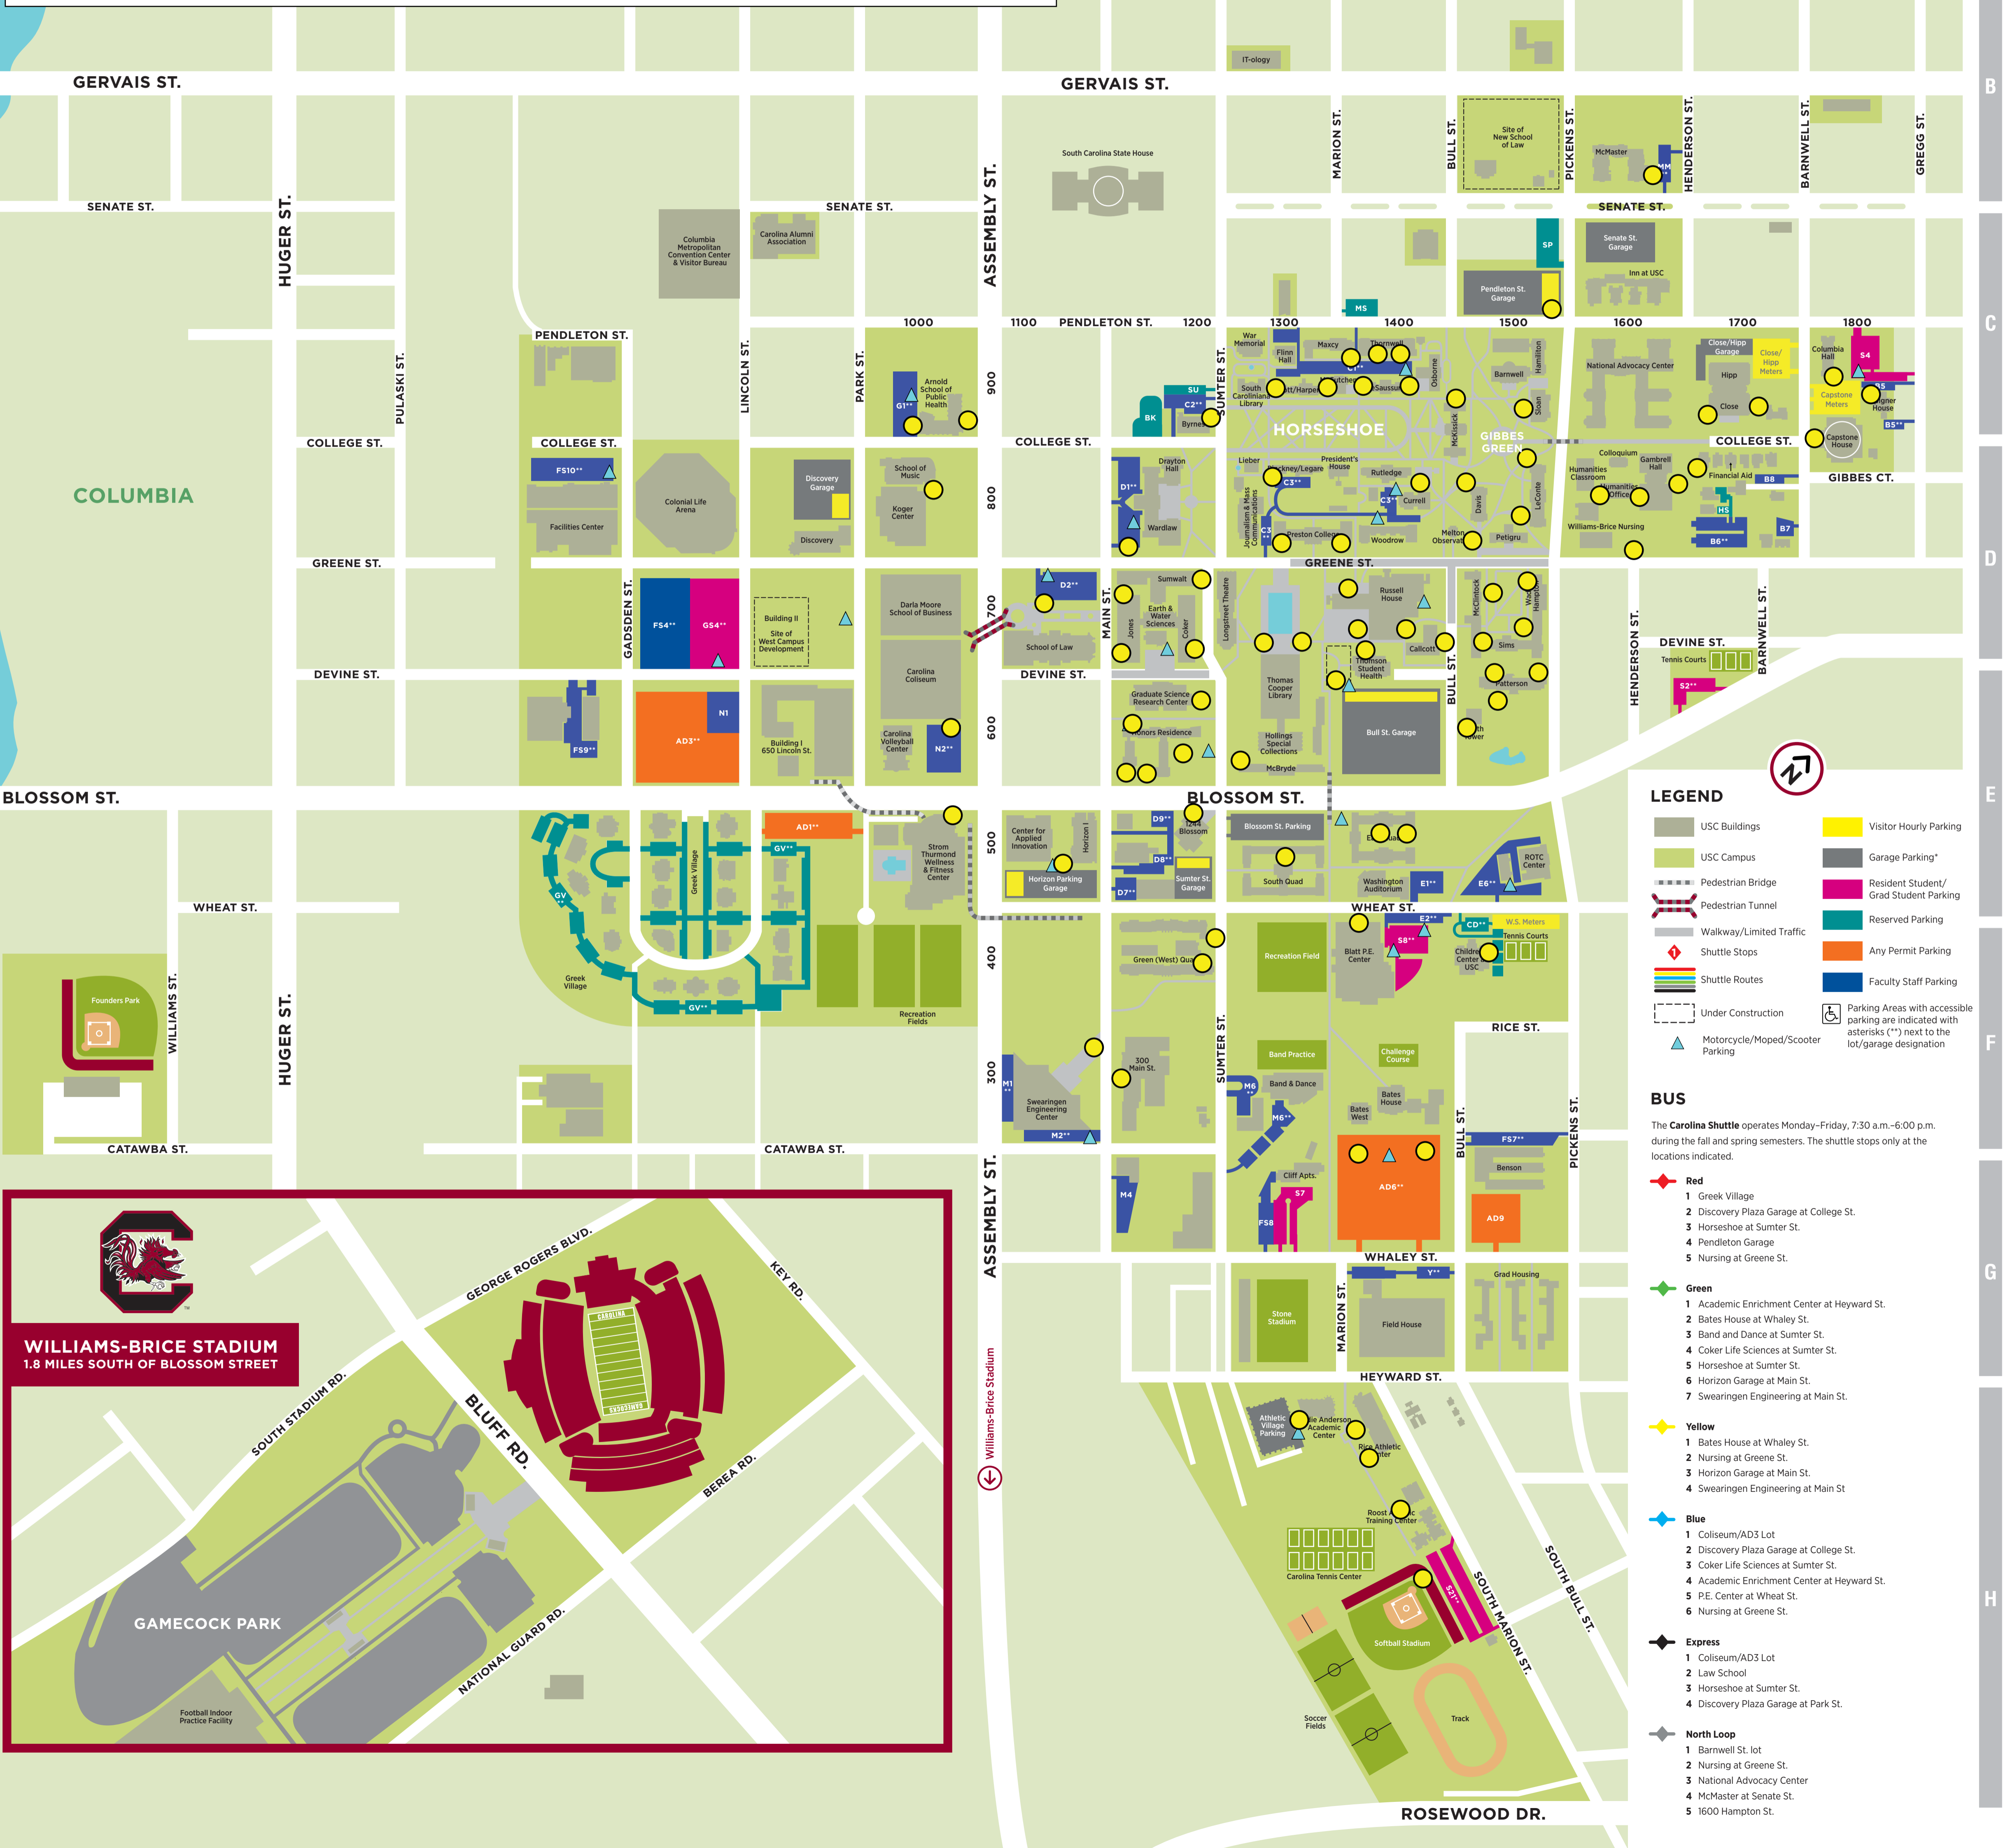

USC VEHICLE MANAGEMENT & PARKING SERVICES - SHUTTLE AND PARKING MAP

Please see the legend and explanation of routes in the bottom right corner of this map

BIKE RACKS

ALL DAY ROUTES

EVENING ROUTES

MORE INFORMATION ON THE CAROLINA SHUTTLE

VMPS HOME

LEGEND

	USC Buildings		Visitor Hourly Parking
	USC Campus		Garage Parking*
	Pedestrian Bridge		Resident Student/Grad Student Parking
	Pedestrian Tunnel		Reserved Parking
	Walkway/Limited Traffic		Any Permit Parking
	Shuttle Stops		Faculty Staff Parking
	Shuttle Routes		Parking Areas with accessible parking are indicated with asterisks (**) next to the lot/garage designation
	Under Construction		Motorcycle/Moped/Scoutor Parking

BUS

The Carolina Shuttle operates Monday-Friday, 7:30 a.m.-6:00 p.m. during the fall and spring semesters. The shuttle stops only at the locations indicated.

	Red	1 Greek Village
		2 Discovery Plaza Garage at College St.
		3 Horseshoe at Sumter St.
		4 Pendleton Garage
		5 Horseshoe at Sumter St.
		6 Horizon Garage at Main St.
		7 Swearingin Engineering at Main St.
	Green	1 Academic Enrichment Center at Heyward St.
		2 Bates House at Whaley St.
		3 Band and Dance at Sumter St.
		4 Coker Life Sciences at Sumter St.
		5 Horseshoe at Sumter St.
		6 Horizon Garage at Main St.
		7 Swearingin Engineering at Main St.
	Yellow	1 Bates House at Whaley St.
		2 Nursing at Greene St.
		3 Horizon Garage at Main St.
		4 Swearingin Engineering at Main St.
	Blue	1 Coliseum/ADS Lot
		2 Discovery Plaza Garage at College St.
		3 Coker Life Sciences at Sumter St.
		4 Academic Enrichment Center at Heyward St.
		5 P.E. Center at Wheat St.
		6 Nursing at Greene St.
	Express	1 Coliseum/ADS Lot
		2 Law School
		3 Horseshoe at Sumter St.
		4 Discovery Plaza Garage at Park St.
	North Loop	1 Barnwell St. lot
		2 Nursing at Greene St.
		3 National Advocacy Center
		4 McMaster at Senate St.
		5 1600 Hampton St.