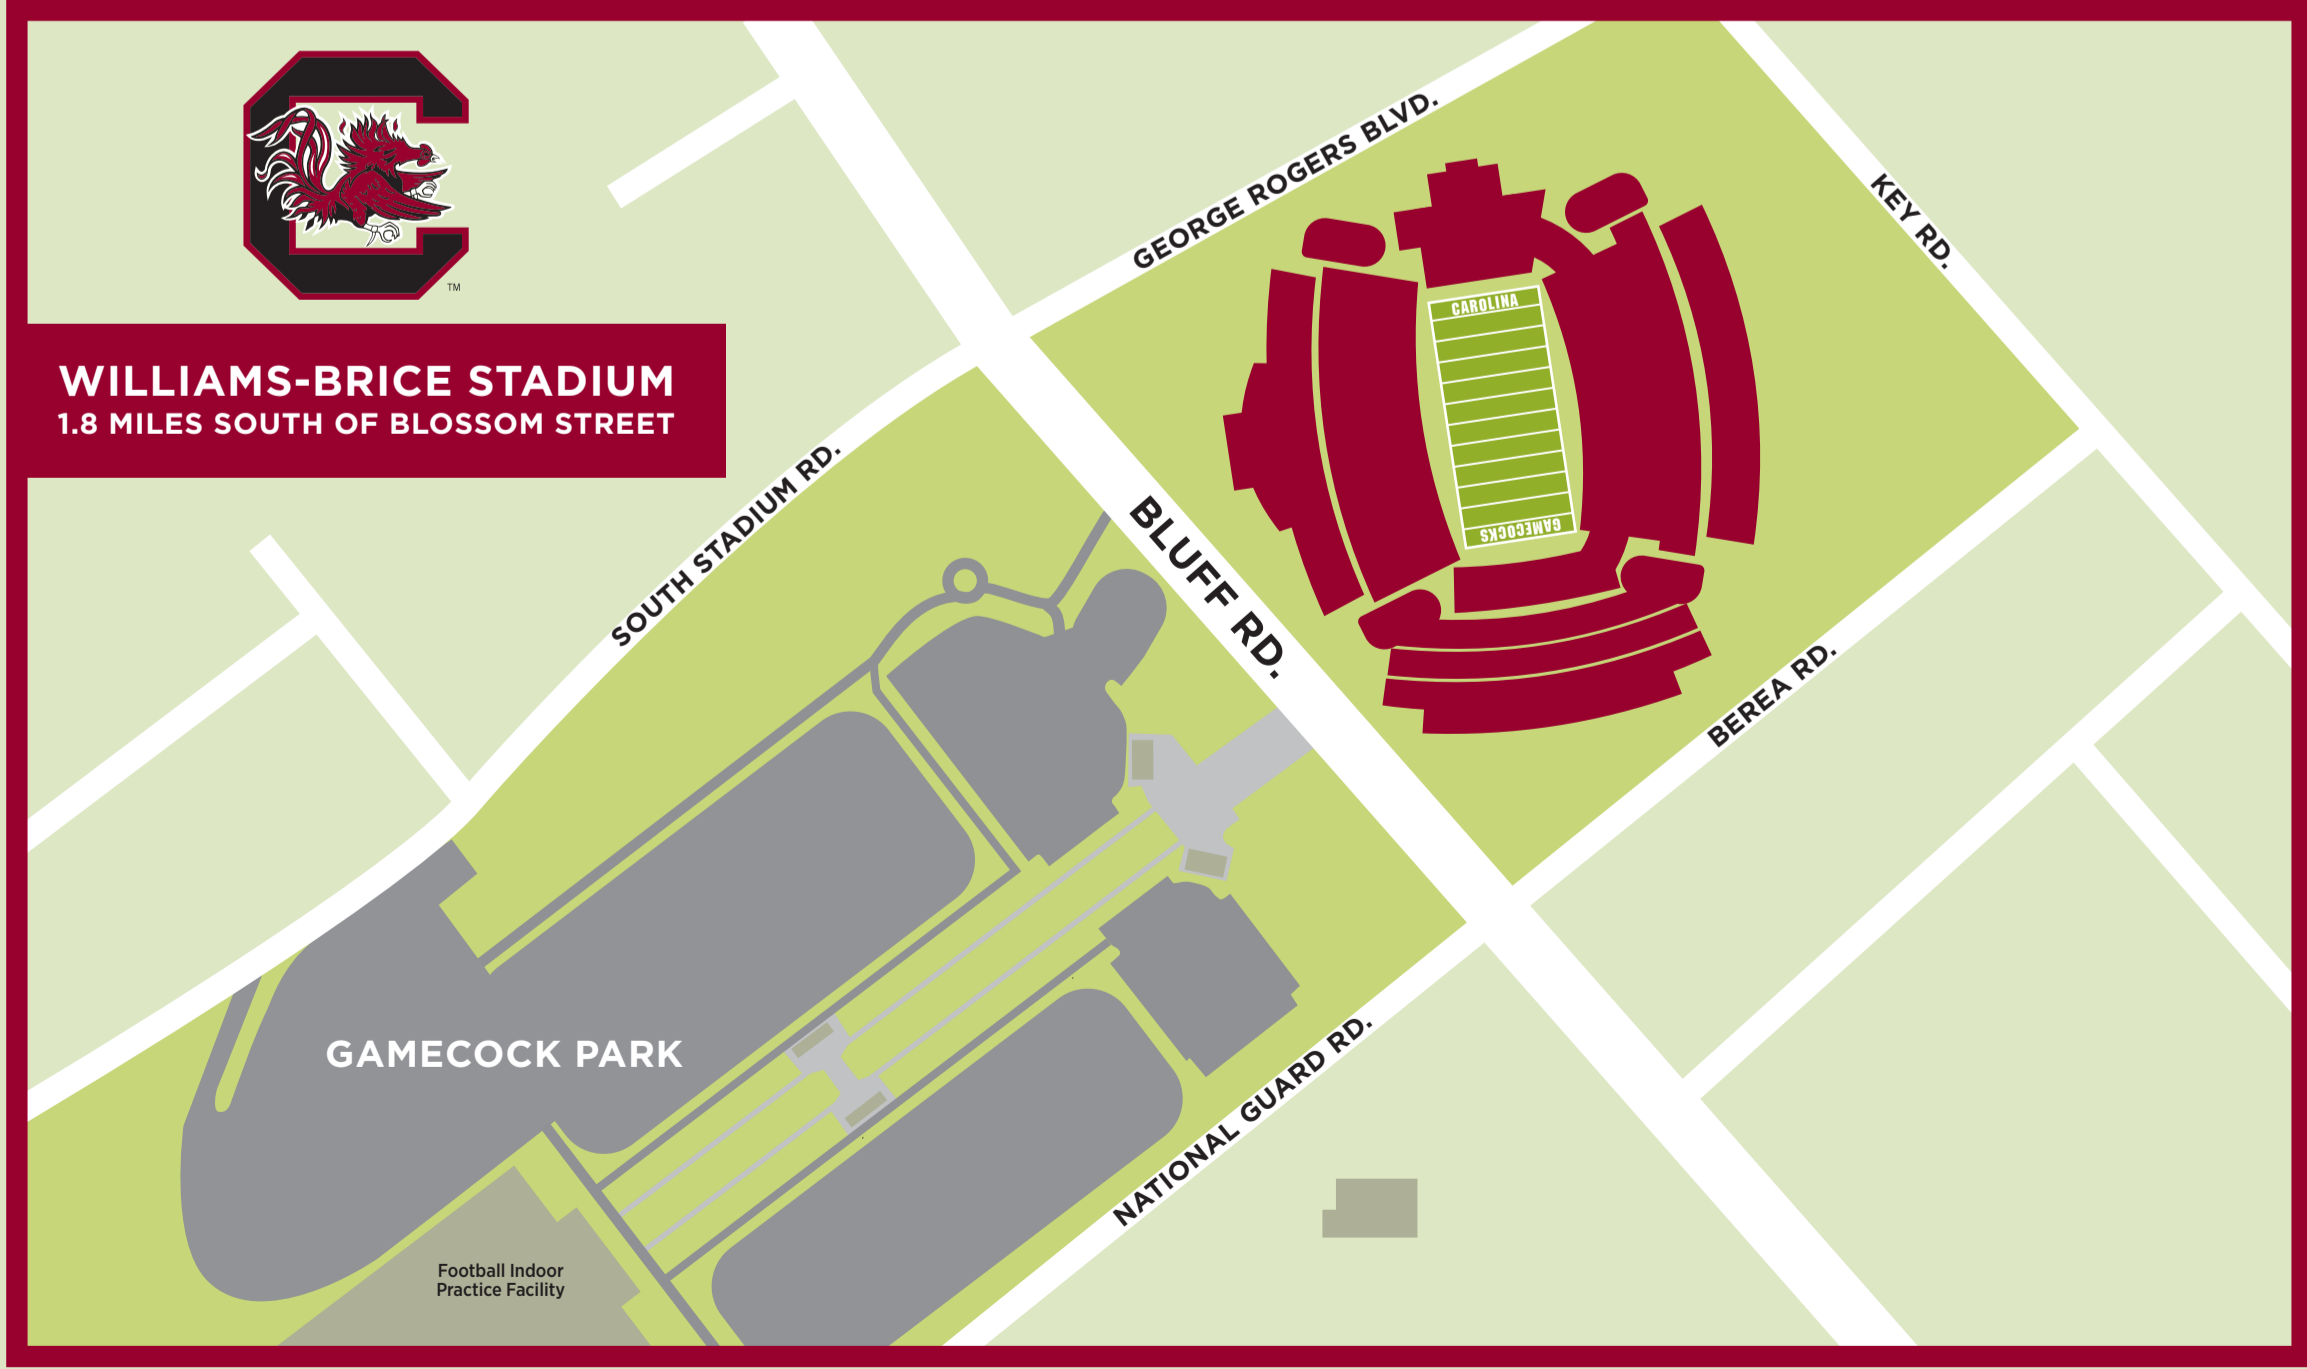

USC VEHICLE MANAGEMENT & PARKING SERVICES - SHUTTLE AND PARKING MAP

Please see the legend and explanation of routes in the bottom right corner of this map

BIKE RACKS

ALL DAY ROUTES

EVENING ROUTES

MORE INFORMATION ON THE CAROLINA SHUTTLE

VMPS HOME

LEGEND

	USC Buildings		Visitor Hourly Parking
	USC Campus		Garage Parking*
	Pedestrian Bridge		Resident Student/Grad Student Parking
	Pedestrian Tunnel		Reserved Parking
	Walkway/Limited Traffic		Any Permit Parking
	Shuttle Stops		Faculty Staff Parking
	Shuttle Routes		Parking Areas with accessible parking are indicated with asterisks (**) next to the lot/garage designation
	Under Construction		Motorcycle/Moped/Scoutor Parking

BUS

The Carolina Shuttle operates Monday-Friday, 7:30 a.m.-6:00 p.m. during the fall and spring semesters. The shuttle stops only at the locations indicated.

	Red	1 Greek Village
		2 Discovery Plaza Garage at College St.
		3 Horseshoe at Sumter St.
		4 Pendleton Garage
		5 Horseshoe at Sumter St.
		6 Horizon Garage at Main St.
		7 Swearingin Engineering at Main St.
	Green	1 Academic Enrichment Center at Heyward St.
		2 Bates House at Whaley St.
		3 Band and Dance at Sumter St.
		4 Coker Life Sciences at Sumter St.
		5 Horseshoe at Sumter St.
		6 Horizon Garage at Main St.
		7 Swearingin Engineering at Main St.
	Yellow	1 Bates House at Whaley St.
		2 Nursing at Greene St.
		3 Horizon Garage at Main St.
		4 Swearingin Engineering at Main St.
	Blue	1 Coliseum/ADS Lot
		2 Discovery Plaza Garage at College St.
		3 Coker Life Sciences at Sumter St.
		4 Academic Enrichment Center at Heyward St.
		5 P.E. Center at Wheat St.
		6 Nursing at Greene St.
	Express	1 Coliseum/ADS Lot
		2 Law School
		3 Horseshoe at Sumter St.
		4 Discovery Plaza Garage at Park St.
	North Loop	1 Barnwell St. lot
		2 Nursing at Greene St.
		3 National Advocacy Center
		4 McMaster at Senate St.
		5 1600 Hampton St.