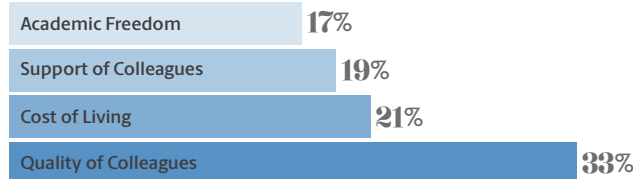

COACHE FACULTY SATISFACTION SURVEY

Overall Response Rate

Compared to 40% for our peer institutions and 46% for all participating institutions.

Select Group Response Rates

WORKING AT UofSC

What's on Our Minds

Best Aspects Cited by Faculty

Worst Aspects Cited by Faculty

What to Improve ... (in our own words)

71% satisfied with their department as a place to work

63% satisfied with the University as a place to work