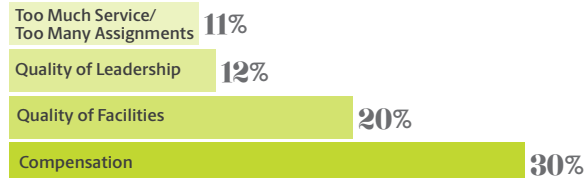

COACHE FACULTY SATISFACTION SURVEY

Overall Response Rate

Compared to 40% for our peer institutions and 46% for all participating institutions.

Select Group Response Rates

WORKING AT UofSC

What's on Our Minds

Best Aspects Cited by Faculty

Worst Aspects Cited by Faculty

What to Improve ... (in our own words)

71% satisfied with their department as a place to work

63% satisfied with the University as a place to work