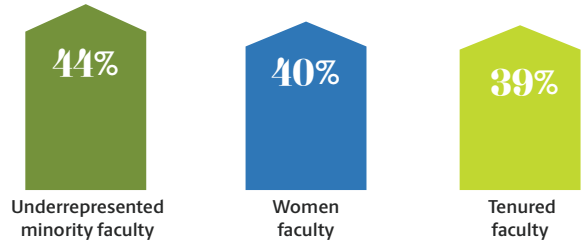

COACHE FACULTY SATISFACTION SURVEY

Overall Response Rate

Compared to 40% for our peer institutions and 46% for all participating institutions.

Select Group Response Rates

WORKING AT UofSC

What's on Our Minds

Best Aspects Cited by Faculty

Worst Aspects Cited by Faculty

What to Improve ... (in our own words)

71% satisfied with their department as a place to work

63% satisfied with the University as a place to work