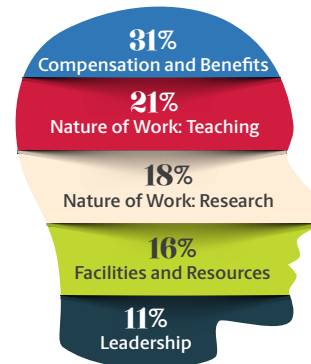

COACHE FACULTY SATISFACTION SURVEY

Overall Response Rate

Compared to 40% for our peer institutions and 46% for all participating institutions.

Select Group Response Rates

WORKING AT UofSC

What's on Our Minds

Best Aspects Cited by Faculty

Worst Aspects Cited by Faculty

What to Improve ... (in our own words)

71% satisfied with their department as a place to work

63% satisfied with the University as a place to work