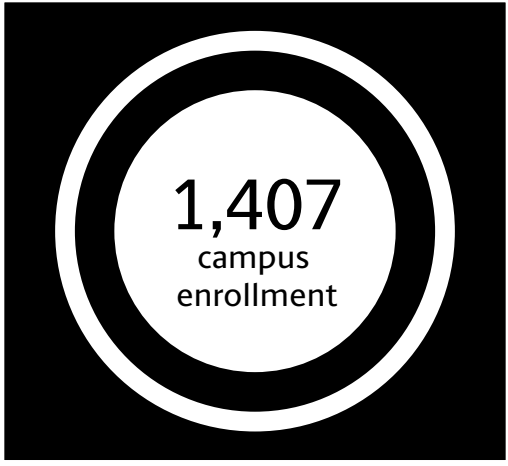

# Fall 2021 Profile

# UNIVERSITY OF South Carolina SUMTER

A Palmetto College Campus

- ### TOP ENROLLING COUNTIES:
1. Sumter
  2. Lexington
  3. Richland
  4. Clarendon
  5. Kershaw
  6. Lee